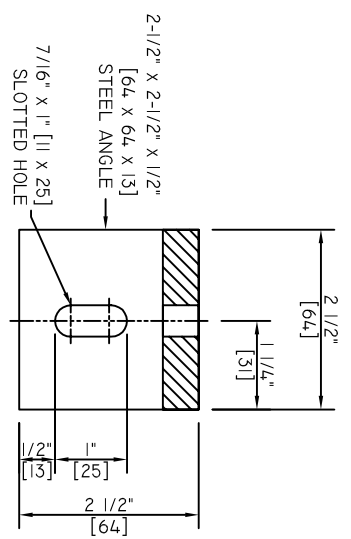

ELEV

SIDE VIEW

DRAWN BY:	F.C.
CHECKED BY:	GHS
SCALE:	NTS
DATE:	03.07.02

TITLE:  
1/2" TELESCOPIC FLATBAR POST  
W/ 2-1/2" X 2-1/2" ANGLE FASTENER

SHEET NO.:  
D-FBTELPPOST-3