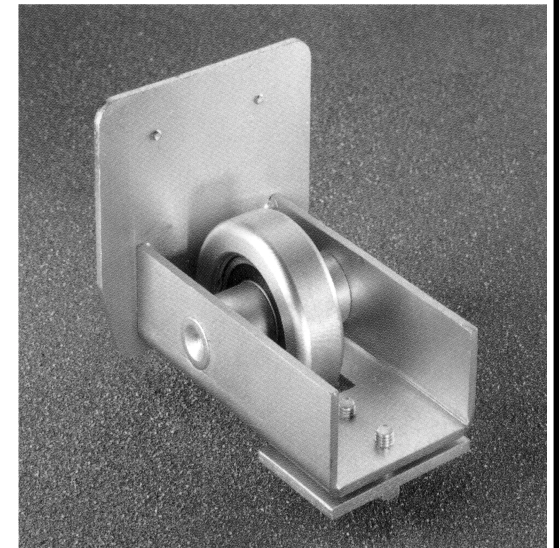

- A 7.17 in
- B 5.51 in
- C 6.10 in
- D 3.86 in
- E 6.69 in
- F 0.47 in
- G 0.59 in
- H 5.51 in
- N 1.18 in

metalco®

CANTILEVER GATE  
LOWER STRIKE ROLLER

D-GTS-347G

04-01-01