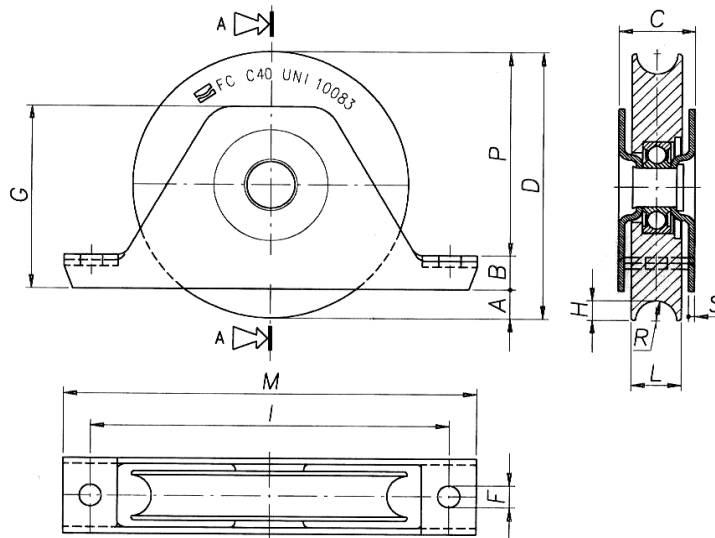

- A 0.53 in
- B 0.57 in
- C 1.26 in
- D 3.86 in
- E 0.00 in
- F 0.35 in
- G 2.76 in
- H 0.37 in

metalco®

Detail, Gateroller

03/10/2001

D-GTS-SL337