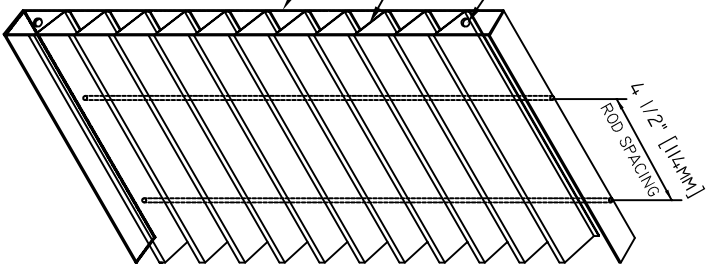

SEE DETAIL
SECTIONAL VIEW

ISOMETRIC DRAWING

DRAWN BY:	F.C.
CHECKED BY:	GHS
SCALE:	N.T.S.
DATE:	02/21/02

metalco®

TITLE:
METALCO LOUVER PANEL "SC"
80% SUN & VIEW BLOCKED

SHEET NO.
1 OF 1