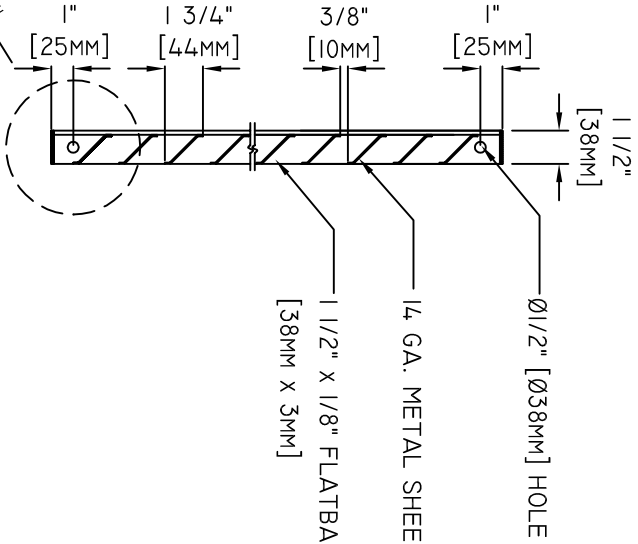

SEE DETAIL
SECTIONAL VIEW

ISOMETRIC DRAWING

DRAWN BY:	F.C.
CHECKED BY:	GHS
SCALE:	N.T.S.
DATE:	02/21/02

metalco®

TITLE:
METALCO LOUVER PANEL "SC"
80% SUN & VIEW BLOCKED

SHEET NO.
1 OF 1